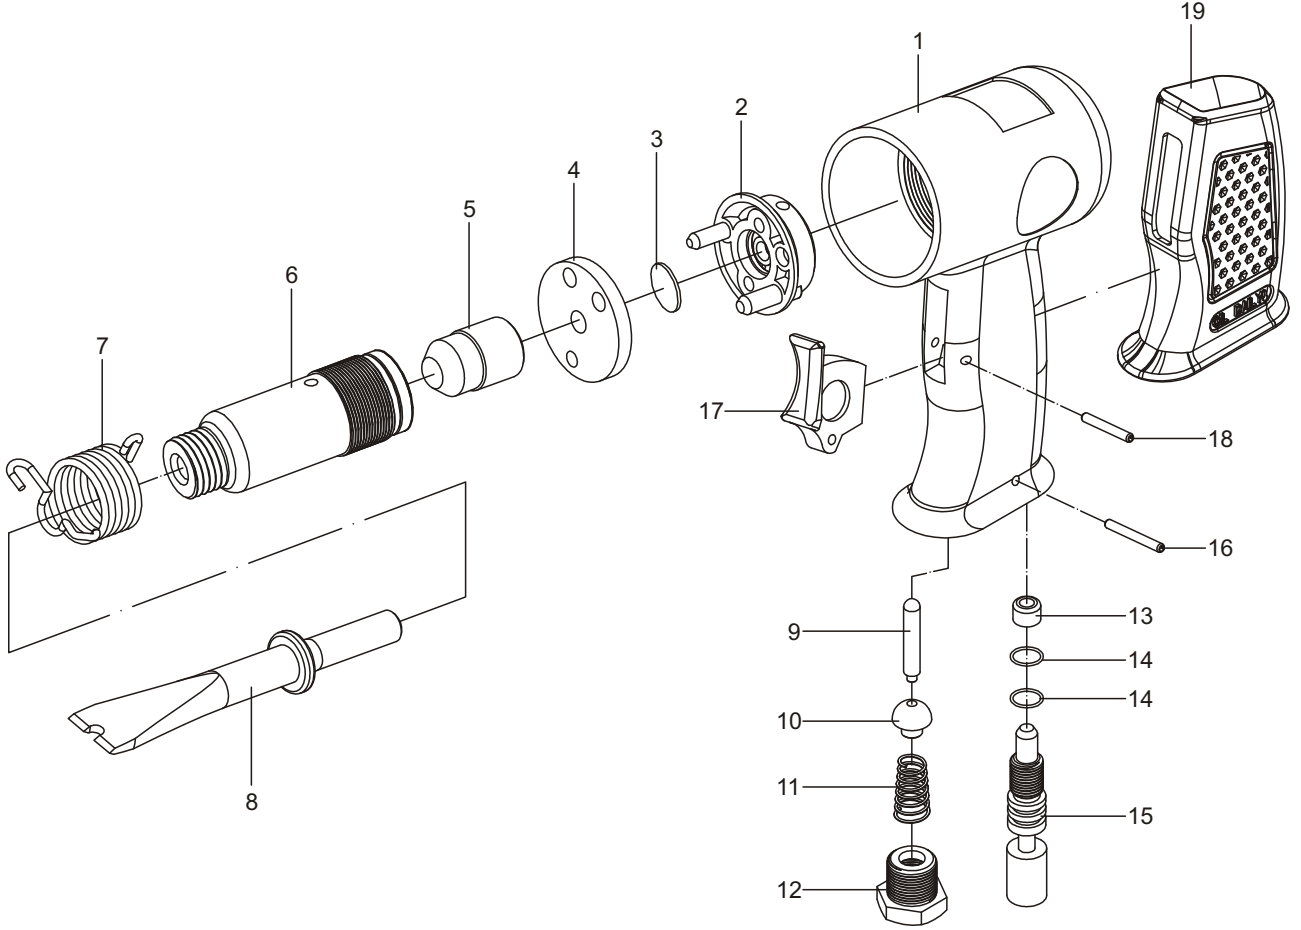

AT-2010 **GAV** HAVALI KALAFAT ÇEKİCİ

Part No.	Description	Qty.
1	Main housing	1
2	Valve seat	1
3	Valve plate	1
4	End cap	1
5	Piston	1
6	Cylinder	1
7	Spring retainer	1
8	Chisel	4
9	Valve stem	1
10	Valve	1

Part No.	Description	Qty.
11	Valve spring	1
12	Air inlet	1
13	Bushing	1
14	O-ring	2
15	Air Regulator	1
16	Bolt	1
17	Trigger	1
18	Bolt	1
19	Soft grip	1